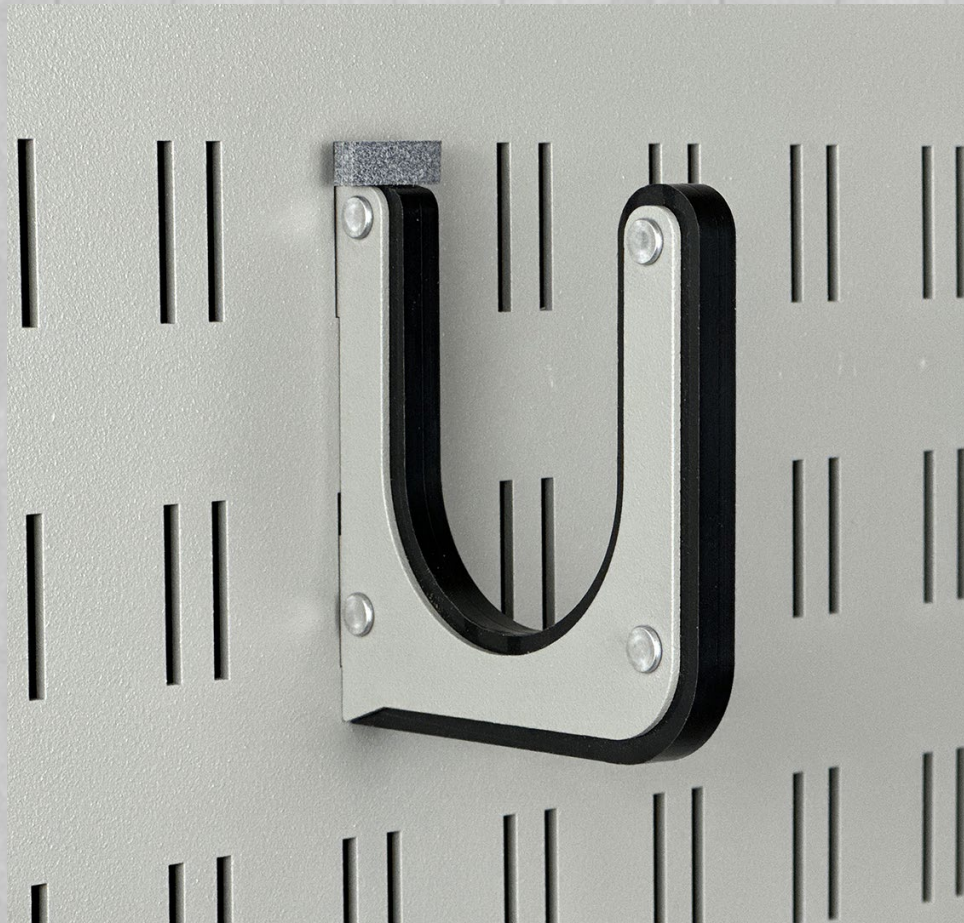

**The decision was made to pivot to the  
Armory product and develop it first.**

**It is now ready for production.**

**The foundation of the armory system is a set of 14-gauge steel panels, sized in increments of 16” wide and 12” tall. These measurements exploit standard stud spacing of 16” found in most homes.**

**The panels can be arrayed in any configuration to fit into almost any wall space. The slotted pattern maintains proper spacing throughout the installation so accessories may span multiple panels.**

**A wide array of attachment accessories makes mounting your firearms easy, and with our patent-pending tool-free securing plug, you can relocate accessories very easily.**

Overall size: 64"W x 36"H

**Accessories will constantly be added, and requests for specific accessories will be considered if it would be popular with consumers.**

**In fact, we are already considering offering products for other purposes, such as:**